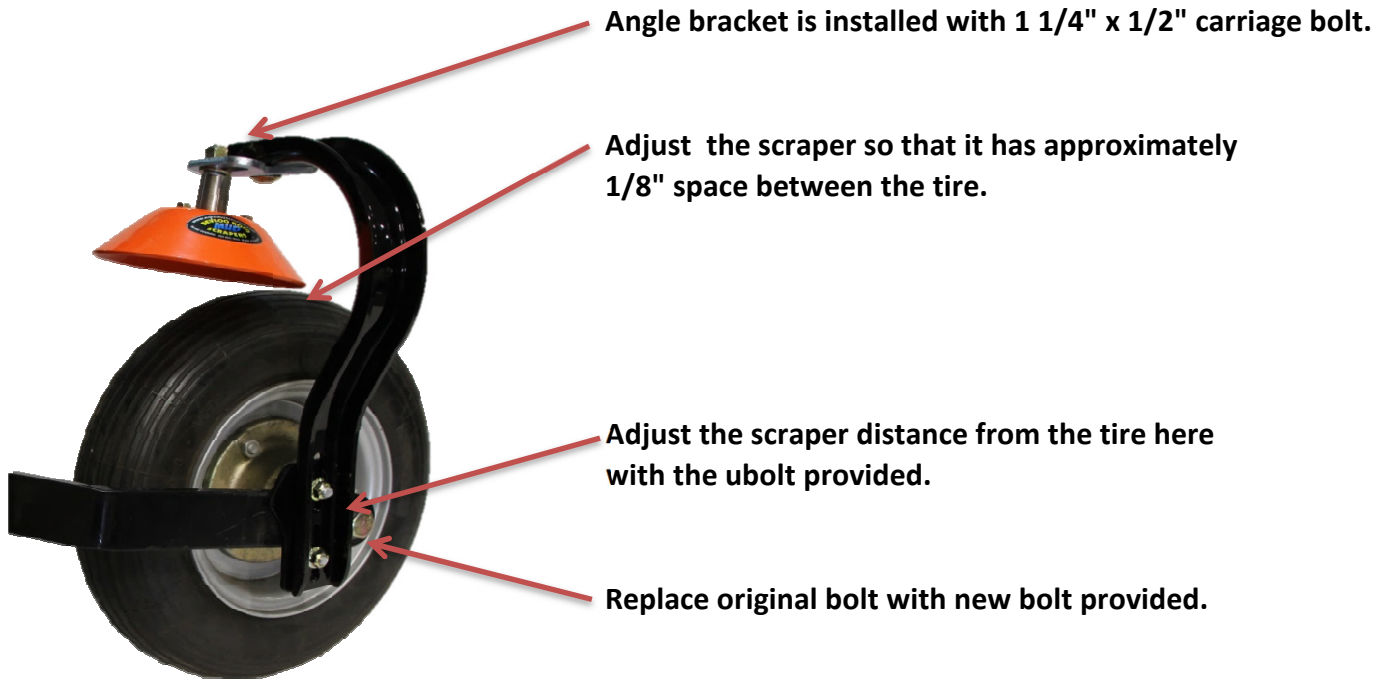

Amazone Instructions

www.rotomudscrapers.com

Angle bracket is installed with 1" x 1/2" carriage bolt.