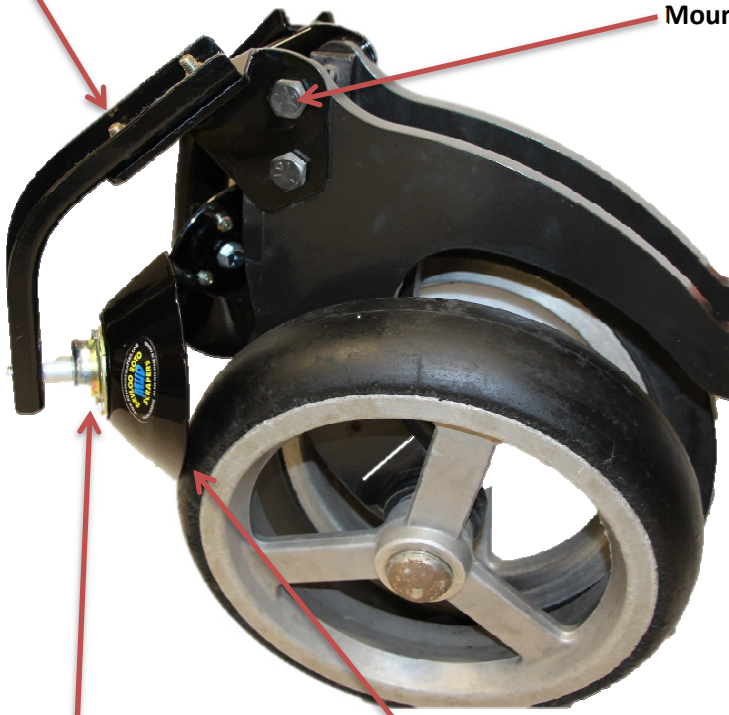

Crosslot Instructions

www.rotomudscrapers.com

Mount upper bracket with 2 carriage bolts provided

Mount Base Bracket here

1/8 Inch between tire and scraper

2016 Model has the bearing on the inside of the disk. See Disc assembly instructions