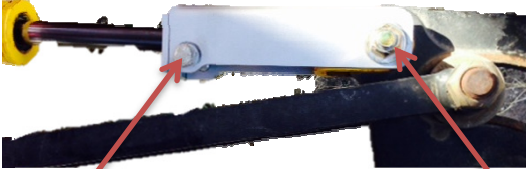

# BOURGAULT 3310/3320/3335 RAM STOPPER

[www.rotomudscrapers.com](http://www.rotomudscrapers.com)

Lock the Ram Stopper in place  
with 3/8" x 2.75" Bolt

Replace pin with pipe bushing and 1/2 x 3" Bolt